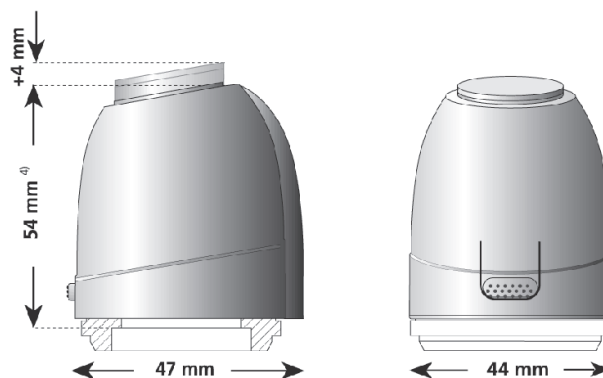

Actuator for Frese EVA

Type	48-5515	48-5518
On/off	On/off	On/off
Power supply	24V AC/DC	230V AC
Power consumption	1.8W	1.8W
Closing and opening time	Approx. 3 min.	Approx. 3 min.
Actuator travel	4 mm	4 mm
Force	100N	100N
Ambient temperature	0-60°C	0-60°C

Design

	Normally closed	Normally closed
Protection	IP 54	IP 54
Colour of housing	Greyish white	Greyish white
Valve adapter	Included	Included
Weight (without adapter incl. 1 m wire)	100 g	100 g
Connection wire	2 x 0,75 mm ² PVC	2 x 0,75 mm ² PVC
Length of wire	1,0 m	1,0 m